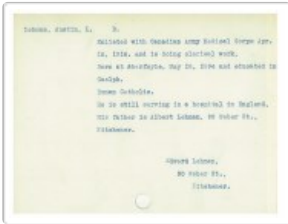

History in the Making

Lehman, Austin L. B.

<https://makinghistory.kpl.org/en/permalink/descriptions7911>

Part Of: Soldier Information Cards - World War One

Description Level: Item

Accession Number: WW1_L_063

Scope and Content:

A white index card containing name, rank and military history of a soldier of Waterloo County.

Storage Location: SIC WW1 Box 3

Name Access: Lehman, Austin L. B.

Lehman, Albert

Lehman, Edward